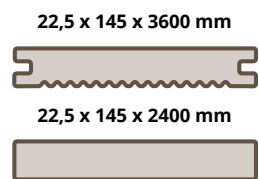

Schieffergrau

Silbergrau

Ipe

Teak

Schieffergrau	Silbergrau	Ipe	Teak
Ref. 0986	Ref. 0892	Ref. 1028	Ref. 0893
Ref. 0624	Ref. 0987	Ref. 0626	Ref. 0988

Schieffergrau	Silbergrau	Ipe	Teak
Ref. 0706	Ref. 0894	Ref. 0708	Ref. 0895