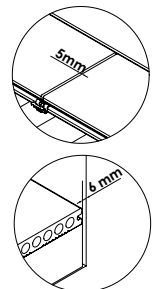

Montage

Cobra® Hybrid 8-18

90 pcs

1 pcs