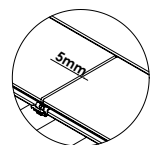

Installation