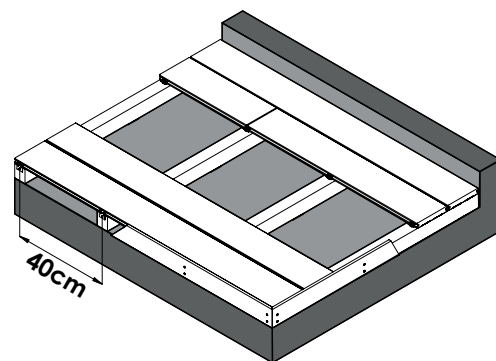

Installation

Cobra® 24

90 pcs 90 pcs 1 pcs