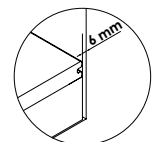

Installation