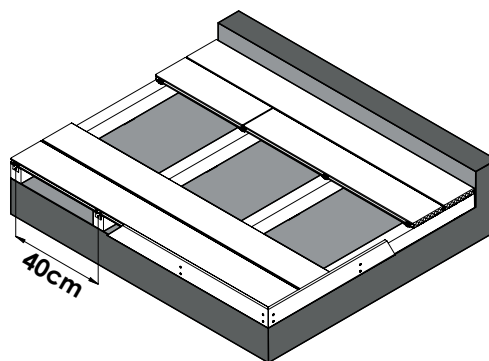

Slate

Silver grey

Ipe

Teak

22,5 x 145 x 3600 mm

22,5 x 145 x 2400 mm

	Slate	Silver grey	Ipe	Teak
22,5 x 145 x 3600 mm	Ref. 0986	Ref. 0892	Ref. 1028	Ref. 0893
22,5 x 145 x 2400 mm	Ref. 0624	Ref. 0987	Ref. 0626	Ref. 0988

10 x 84 x 2400 mm

	Slate	Silver grey	Ipe	Teak
10 x 84 x 2400 mm	Ref. 0706	Ref. 0894	Ref. 0708	Ref. 0895

Installation

Cobra® Hybrid 8-18

90 pcs

1 pcs