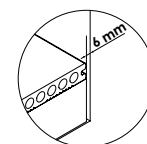

Slate

Silver grey

Ipe

Teak

22,5 x 145 x 3600 mm

22,5 x 145 x 2400 mm

	Slate	Silver grey	Ipe	Teak
22,5 x 145 x 3600 mm	Ref. 0986	Ref. 0892	Ref. 1028	Ref. 0893
22,5 x 145 x 2400 mm	Ref. 0624	Ref. 0987	Ref. 0626	Ref. 0988

10 x 84 x 2400 mm

	Slate	Silver grey	Ipe	Teak
10 x 84 x 2400 mm	Ref. 0706	Ref. 0894	Ref. 0708	Ref. 0895

Installation

Cobra® Hybrid 8-18

90 pcs

1 pcs