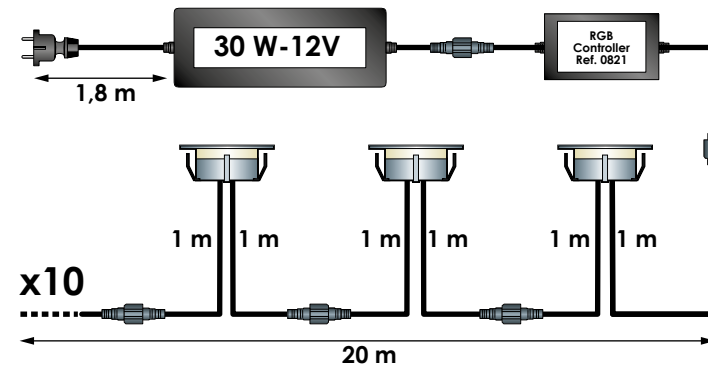

-  IOS : Apple Store - Smart iLED Pro
-  Android : Google Play - Smart iLED BLE

Installation du kit SOFIA

SOFIA Blanc

Possibilité d'ajouter 10 spots maximum

SOFIA RGB

Possibilité d'ajouter 10 spots maximum